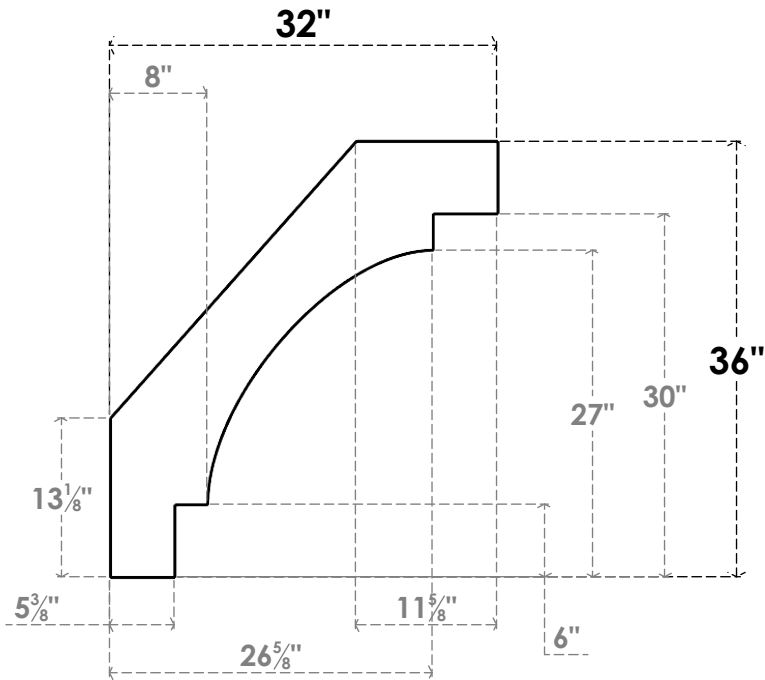

ITEM NUMBER: BRCPC060X32000X36000MRC

6"W X 32"D X 36"H MERCED ARCHITECTURAL GRADE PVC CLOSED KNEE BRACE

SIDE PROFILE

FRONT PROFILE

ISOMETRIC

EKENA MILLWORK
2300 WEST MAIN ST.
CLARKSVILLE, TX 75426
TOLL FREE: 866-607-0453
WWW.EKENAMILLWORK.COM