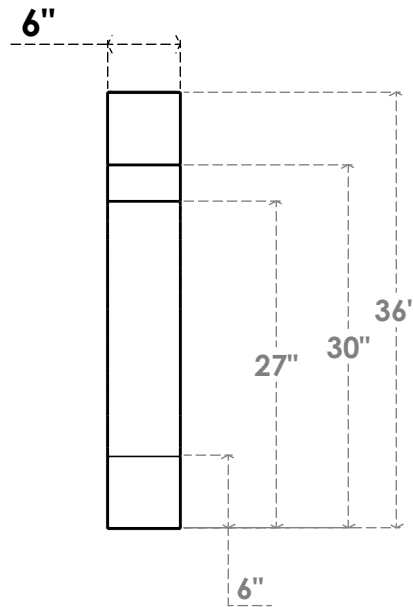

ITEM NUMBER: BRCPC060X32000X36000MRC

6"W X 32"D X 36"H MERCED ARCHITECTURAL GRADE PVC CLOSED KNEE BRACE

SIDE PROFILE

FRONT PROFILE

ISOMETRIC

EKENA MILLWORK
2300 WEST MAIN ST.
CLARKSVILLE, TX 75426
TOLL FREE: 866-607-0453
WWW.EKENAMILLWORK.COM